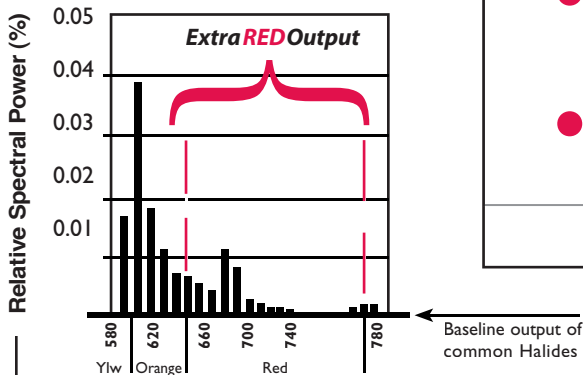

Agrosun Halides Outperform Common Sodiums in 4.5" Geranium Test*

- **45%** *more flowers produced*
- **25%** *more axillary branching*

* Representative of Geranium responses only. Other crop types will vary in response.

		INITIAL LUMENS	RATED AVERAGE LIFE HOURS	CORRELATED COLOR TEMP
MS250	Horizontal ED28	20,000	10,000	3K
MS400	Horizontal ED37	40,000	20,000	3K
MH1000	Universal BT37	110,000	12,000	3K
MH1000	Universal T30	110,000	8,000	3K
MS1000	Horizontal	118,500	12,000	3K