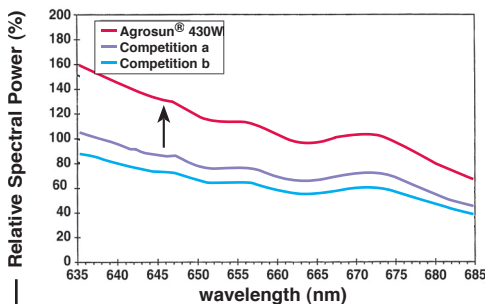

Agrosun[®] Red Sodiums

... with more RED
& more BLUE

NEW!
Higher Lumen
Output

- More, larger and better flowers
- Much longer life
- Increased crop volume

Agrosun Red Sodiums are recommended for situations where high output supplemental light is preferred.

Agrosun Red Sodiums Outperform Common Sodiums in 6" Dragon Wing Begonia Test*

- **25%** more flower clusters per plant
- **11%** more axillary branching

* Representative of Dragon Wing Begonia responses only. Other crop types will vary in response.

	INITIAL LUMENS	RATED AVERAGE LIFE HOURS	CORRELATED COLOR TEMP
Agrosun Red Sodium 430W	58,000	24,000	2K
Agrosun Red Sodium 600W	90,000	24,000	2K

Agrosun® Halides

... deliver more

RED for flowering

& are the **BEST**

* Representative of Geranium responses only. Other crop types will vary in response.

		INITIAL LUMENS	RATED AVERAGE LIFE HOURS	CORRELATED COLOR TEMP
MS250	Horizontal ED28	20,000	10,000	3K
MS400	Horizontal ED37	40,000	20,000	3K
MH1000	Universal BT37	110,000	12,000	3K
MH1000	Universal T30	110,000	8,000	3K
MS1000	Horizontal	118,500	12,000	3K