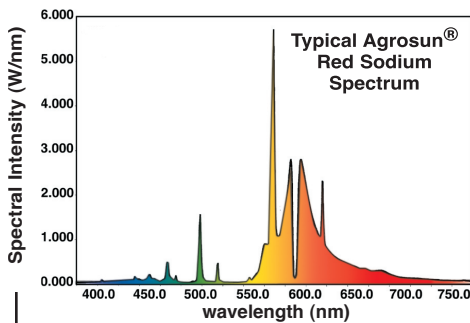

Agrosun[®] Red Sodiums

... with more RED
& more BLUE

NEW!
Higher Lumen
Output

- More, larger and better flowers
- Much longer life
- Increased crop volume

Agrosun Red Sodiums are recommended for situations where high output supplemental light is preferred.

Agrosun Red Sodiums Outperform Common Sodiums in 6" Dragon Wing Begonia Test*

- **25%** more flower clusters per plant
- **11%** more axillary branching

* Representative of Dragon Wing Begonia responses only. Other crop types will vary in response.

	INITIAL LUMENS	RATED AVERAGE LIFE HOURS	CORRELATED COLOR TEMP
Agrosun Red Sodium 430W	58,000	24,000	2K
Agrosun Red Sodium 600W	90,000	24,000	2K

Agrosun® Halides

... deliver more

RED for flowering

& are the **BEST**

* Representative of Geranium responses only. Other crop types will vary in response.

		INITIAL LUMENS	RATED AVERAGE LIFE HOURS	CORRELATED COLOR TEMP
MS250	Horizontal ED28	20,000	10,000	3K
MS400	Horizontal ED37	40,000	20,000	3K
MH1000	Universal BT37	110,000	12,000	3K
MH1000	Universal T30	110,000	8,000	3K
MS1000	Horizontal	118,500	12,000	3K