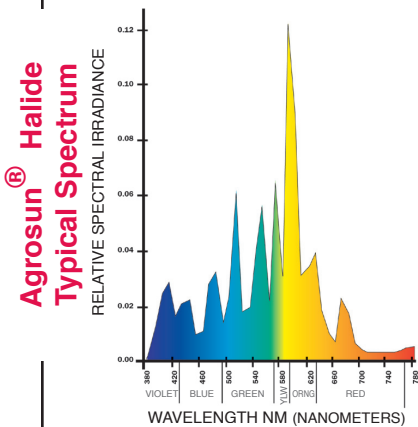

Agrosun[®] Red Sodiums

... with more RED
& more BLUE

NEW!
Higher Lumen
Output

- More, larger and better flowers
- Much longer life
- Increased crop volume

Agrosun Red Sodiums are recommended for situations where high output supplemental light is preferred.

	INITIAL LUMENS	RATED AVERAGE LIFE HOURS	CORRELATED COLOR TEMP
Agrosun Red Sodium 430W	58,000	24,000	2K
Agrosun Red Sodium 600W	90,000	24,000	2K

Agrosun® Halides

... deliver more

RED for flowering

& are the **BEST**

single bulb for plant growth

Agrosuns provide the full spectrum for healthy growth with more red than any other halides for flowering.

Agrosun Halides Outperform Common Sodiums in 4.5" Geranium Test*

- **45%** *more flowers produced*
- **25%** *more axillary branching*

* Representative of Geranium responses only. Other crop types will vary in response.

		INITIAL LUMENS	RATED AVERAGE LIFE HOURS	CORRELATED COLOR TEMP
MS250	Horizontal ED28	20,000	10,000	3K
MS400	Horizontal ED37	40,000	20,000	3K
MH1000	Universal BT37	110,000	12,000	3K
MH1000	Universal T30	110,000	8,000	3K
MS1000	Horizontal	118,500	12,000	3K